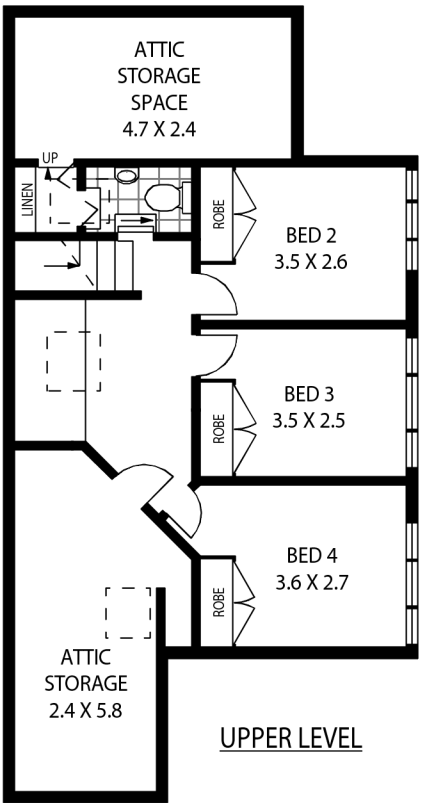

ENTRY LEVEL

LOWER LEVEL

UPPER LEVEL

* APPROX : GROSS INTERNAL AREA :- 300 SQM

21 CAPRI CLOSE

AVALON

***Disclaimer:** mtg – mind the gap floor plans & site plans are intended as a guide only. Individuals should always rely on their own enquiries for exact measurements and no warranties are intended or given. Please Note: Any internal area measurement total that may be included does not include any void spaces or recess'. Any external area measurement total that may be included does not include the total site plan area (i.e total grounds and garden areas). mtg – mind the gap – 1300 133 145 – www. mindthegap.com.au