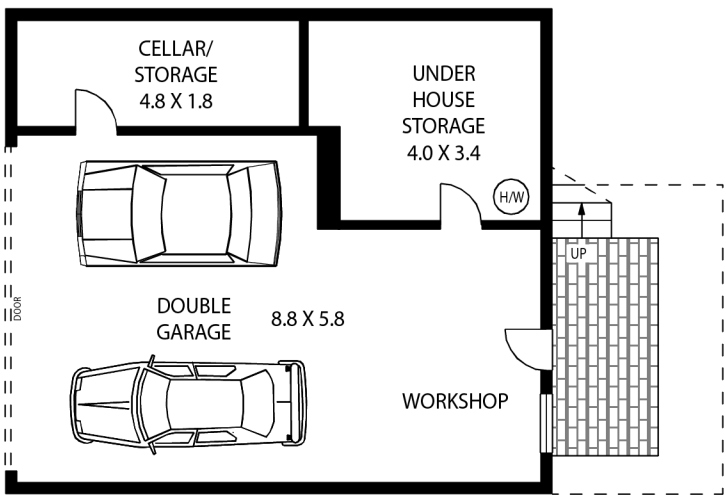

ENTRY LEVEL

LOWER LEVEL

UPPER LEVEL

* APPROX : GROSS INTERNAL AREA :- 300 SQM

21 CAPRI CLOSE

AVALON

***Disclaimer:** mtg – mind the gap floor plans & site plans are intended as a guide only. Individuals should always rely on their own enquiries for exact measurements and no warranties are intended or given. Please Note: Any internal area measurement total that may be included does not include any void spaces or recess'. Any external area measurement total that may be included does not include the total site plan area (i.e total grounds and garden areas). mtg – mind the gap – 1300 133 145 – www. mindthegap.com.au